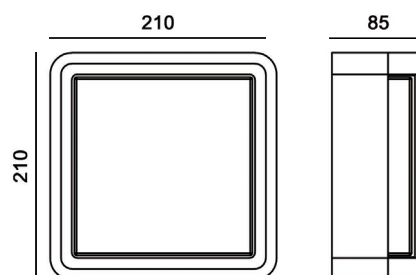

TECHNICAL DATA

**TYPE**

Professional LED for Exterior Lighting.

PRO	CRI ≥ 80	
IP54		L°
AC85-265V 50/60Hz		15,000h L70

Model:	Soft Topaz SQ
Format:	Square
Location:	Exterior
Wattage:	15W
Materials:	Aluminium
Led Color:	3000K / 4000K / 6500K
Product Dimension:	210*210*85mm
IP Code:	54
Fixation:	Ceiling
CRI :	80
Lumen Output:	1500LM
Frequency:	50/60 Hz
Beam Angle:	L°

DIMENSION DRAW

**OUTDOOR**